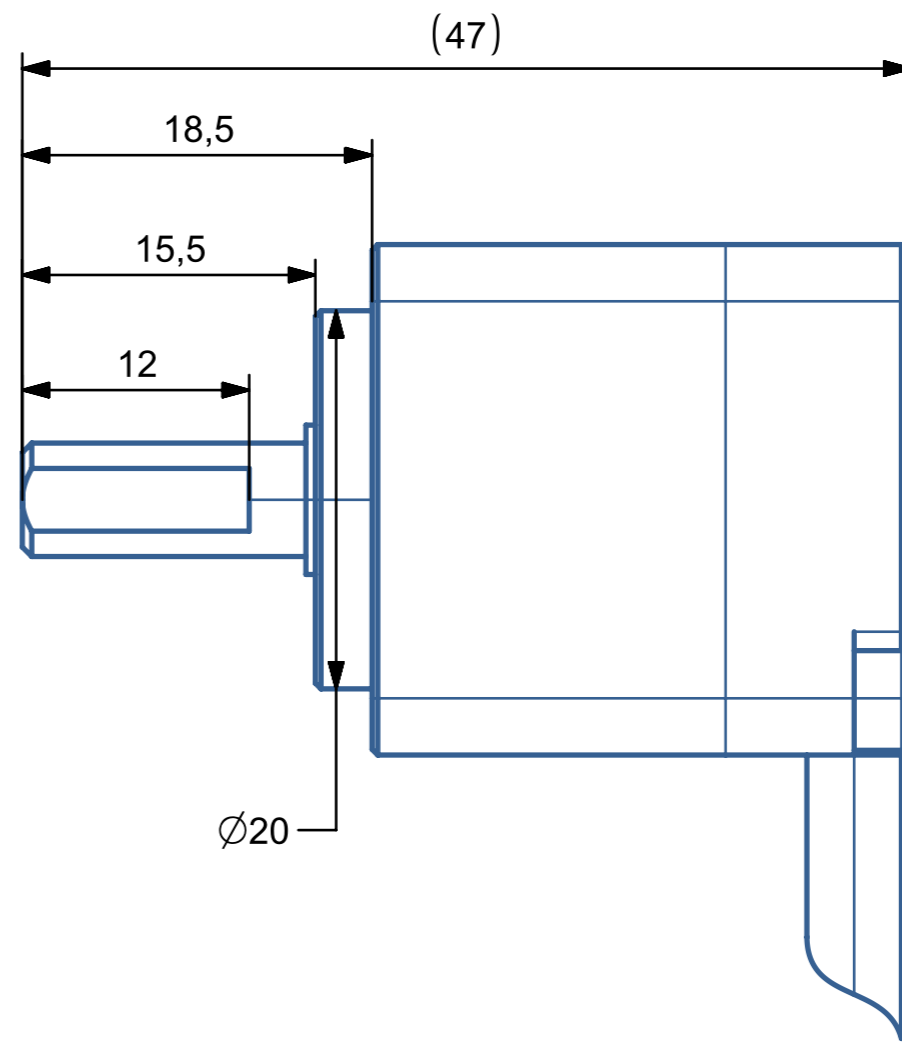

D 字型轴尺寸  
比例 5 : 1

ALL DIMENSIONS IN MM

		THIS DRAWING HAS BEEN PRODUCED USING AN EXAMPLE TEMPLATE PROVIDED BY SIEMENS PLM SOFTWARE		
		TITLE IP54-BRT27-6mm shaft Briterencoder		
FIRST ISSUED		SIZE	DRG NO.	SHEET REV
DRAWN BY		A3	03 □□□ IP68-BRT27-6mm□_□□	A
CHECKED BY		SCALE 1:1		SHEET 1 OF 1
APPROVED BY				